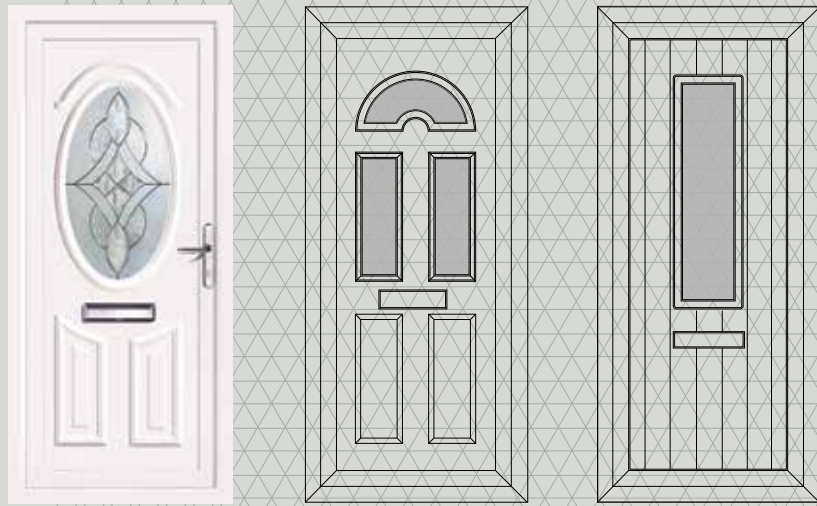

Crafted Precision

A collection of high-quality PVCu doors individually designed and crafted for your home.

AUTHENTIC PRODUCT
VIRTUOSO
DOORS
AUTHENTIC PRODUCT

PVCu Collection

Door Styles

Introducing our collection of high quality PVCu doors, individually created to help you choose the perfect door for your home.