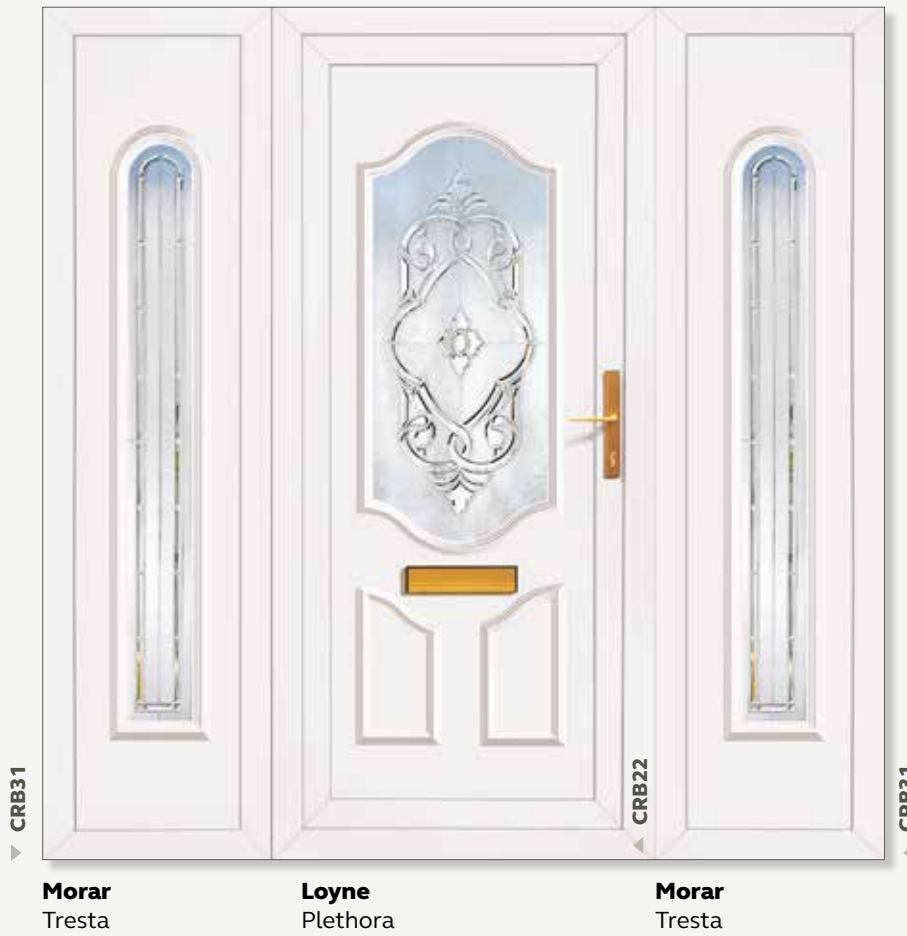

Our collection of residential doors will not warp, twist or bow and will only require an occasional wipe with a damp cloth to restore it to its original finish.

Side Panels

CRB31

CRB22

CRB31

Morar
Tresta

Loyne
Plethora

Morar
Tresta